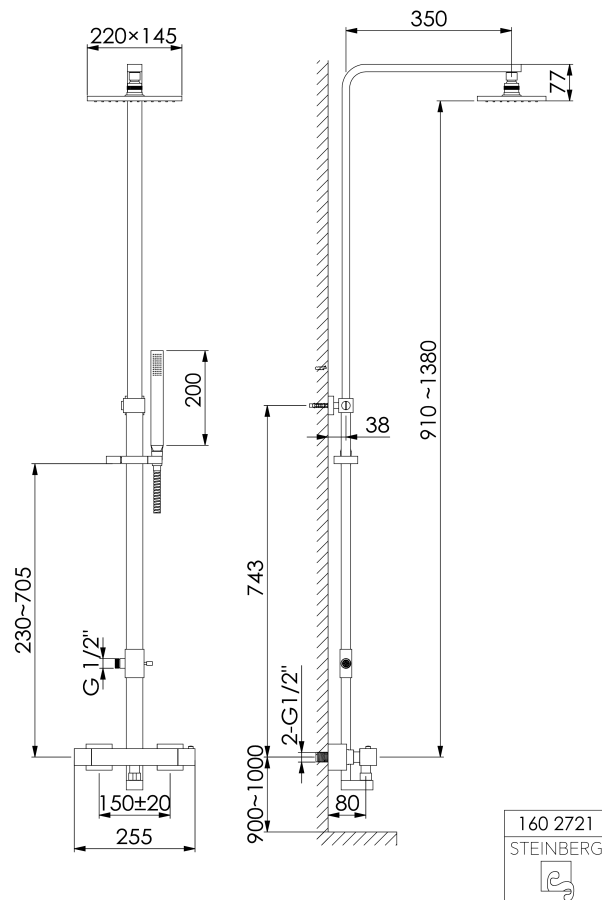

## 160 2721 Shower set

complete with thermostatic shower mixer, with rain shower and handshower ( rain shower with easy clean), with sliding bracket for handshower, with height adjustable shower arm (during installation), chrome

### PRODUCT IMAGE

**160 2721 Shower set**

complete with thermostatic shower mixer, with rain shower and handshower ( rain shower with easy clean), with sliding bracket for handshower, with heigh adjustable shower arm (during installation), chrome

TECHNICAL DRAWING

**160 2721 Shower set**

complete with thermostatic shower mixer, with rain shower and handshower ( rain shower with easy clean), with sliding bracket for handshower, with height adjustable shower arm (during installation), chrome